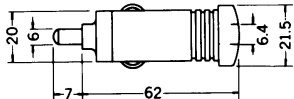

AUTO PLUG

No. **MJ-176M**