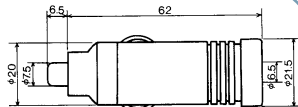

SOLDERLESS AUTO ANTENNA INLINE JACK

No. **MP-222**

AUTO PLUG W/BUILT-IN FUSE HOLDER

No. **MYBC-012S**

CHASSIS MOUNTED CAR LIGHTER SOCKET