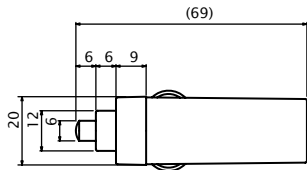

AUTO ANTENNA PLUGS, JACKS & AUTO PLUGS, SOCKETS

AUTO PLUG

No. **MP-126M**